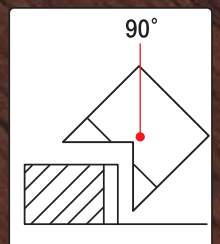

TY TIAN SHUH INDUSTRIAL CO.,LTD